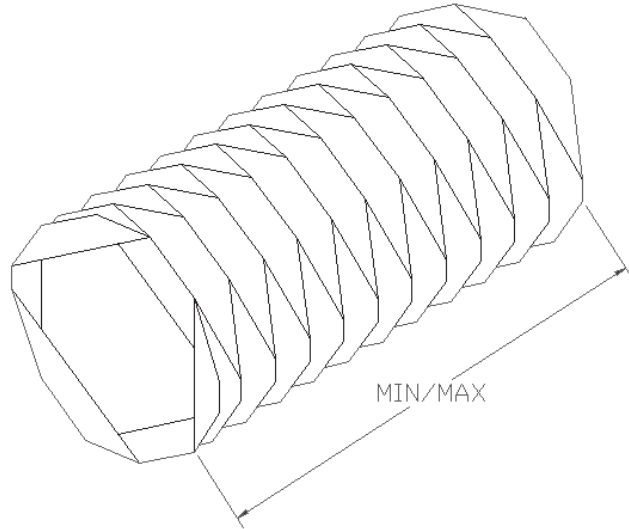

NABELL Polygonal Bellows

208 Charter Street Albemarle, NC 28001 Phone: (800) 650-2015 Fax: (704) 986-2456 Email: info@nabell.com

Please provide the required dimensions below so that we can provide you an accurate quotation

A:

MIN:

B:

C:

MAX:

D:

ATTACHMENT METHOD

ATTACHMENT